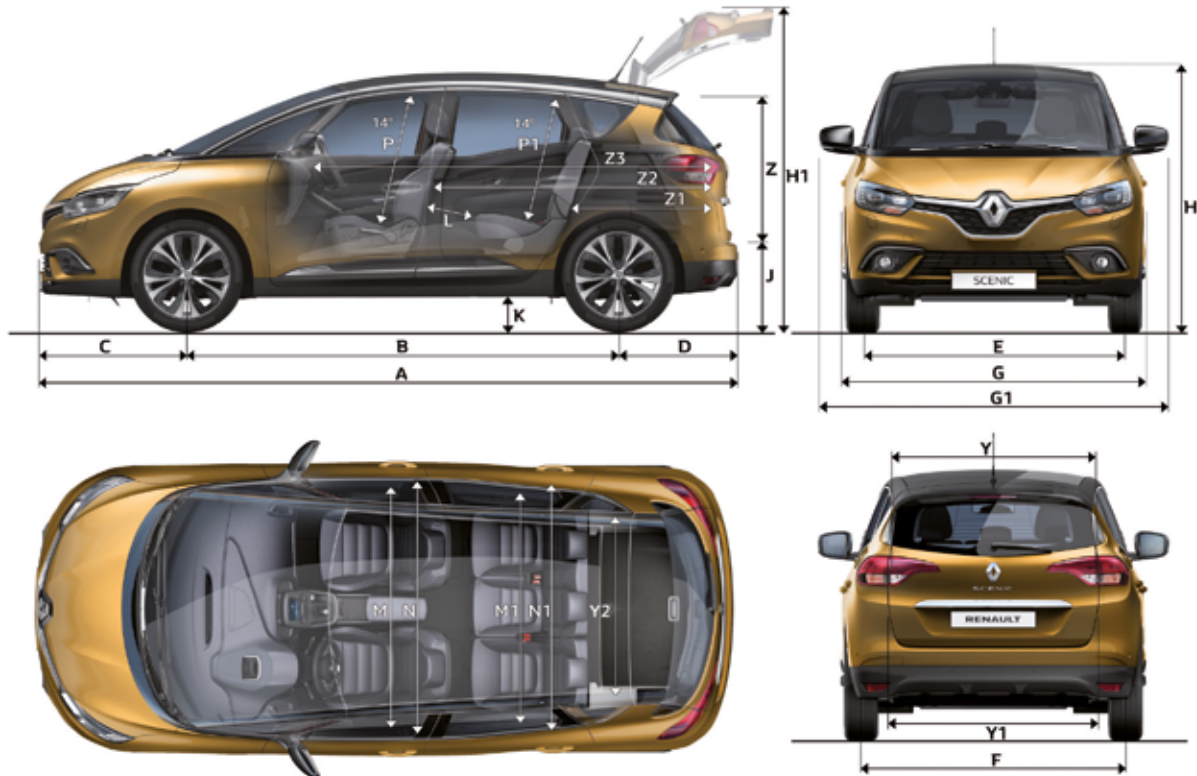

NEW SCENIC

Electronic Stability Program
ESP

Electronic Brake Distribution and Brake Assist **+ABS**

Trunk capacity
572 L

Piece of luggage*
S: 2 / M: 1 / L: 1

Dimensions
(length / width incl. door mirrors / height)
4.40 / 2.13 / 1.65 m

* Luggage size: small (53,4 x 37,1 x 19,3 cm) - medium (61 x 47,3 x 27 cm) - large (76,2 x 50,8 x 30,5 cm)

With Renault Eurodrive live an all inclusive experience

NEW SCENIC

SCENIC

Dimensions (mm)		
A	Global length	4,406
B	Wheelbase (vehicle)	2,734
C	Front overhang	931
D	Rear overhang	741
E	Front track ground, rims 17"	1,602
F	Rear track ground rims, rims 17"	1,596
G/1	Overall width, with rearview mirrors	1,866 / 2,128
H	Height (unladen)	1,653
H1	Open tailgate height (unladen)	2,069
J	Trunk sill height (unladen)	686
K	Ground clearance (laden)	170
L	Knee radius in 2 nd row	212
M	Front elbow room	1,526
M1	Rear elbow room	1,488
N	Front shoulder width	1,494
N1	Rear shoulder width	1,388
P	Headroom at 14° from 1 st row (normal roof / glass roof)	918 / 923
P1	Headroom at 14° from 2 nd row (normal roof / glass roof)	869 / 856
Y	Trunk entrance (upper width / maximum width)	910 / 1,069
Y1	Lower trunk entrance width	1,043
Y2	Interior width between wheel arches	1,092
Z	Trunk entrance height	773
	Height under luggage cover	580
Z1	Load length behind rear seats (below parcel shelf / floor)	625 / 870
Z2	Load length behind front seats (closed tablet on 2 nd row seat)	1,688
Z3	Maximum load length (from trunk door to folder rear and front seats)	2,618
	VDA total volume (dm ³) (row 2 backwards)*	506
	Total volume (Litres) (row 2 backwards)*	572